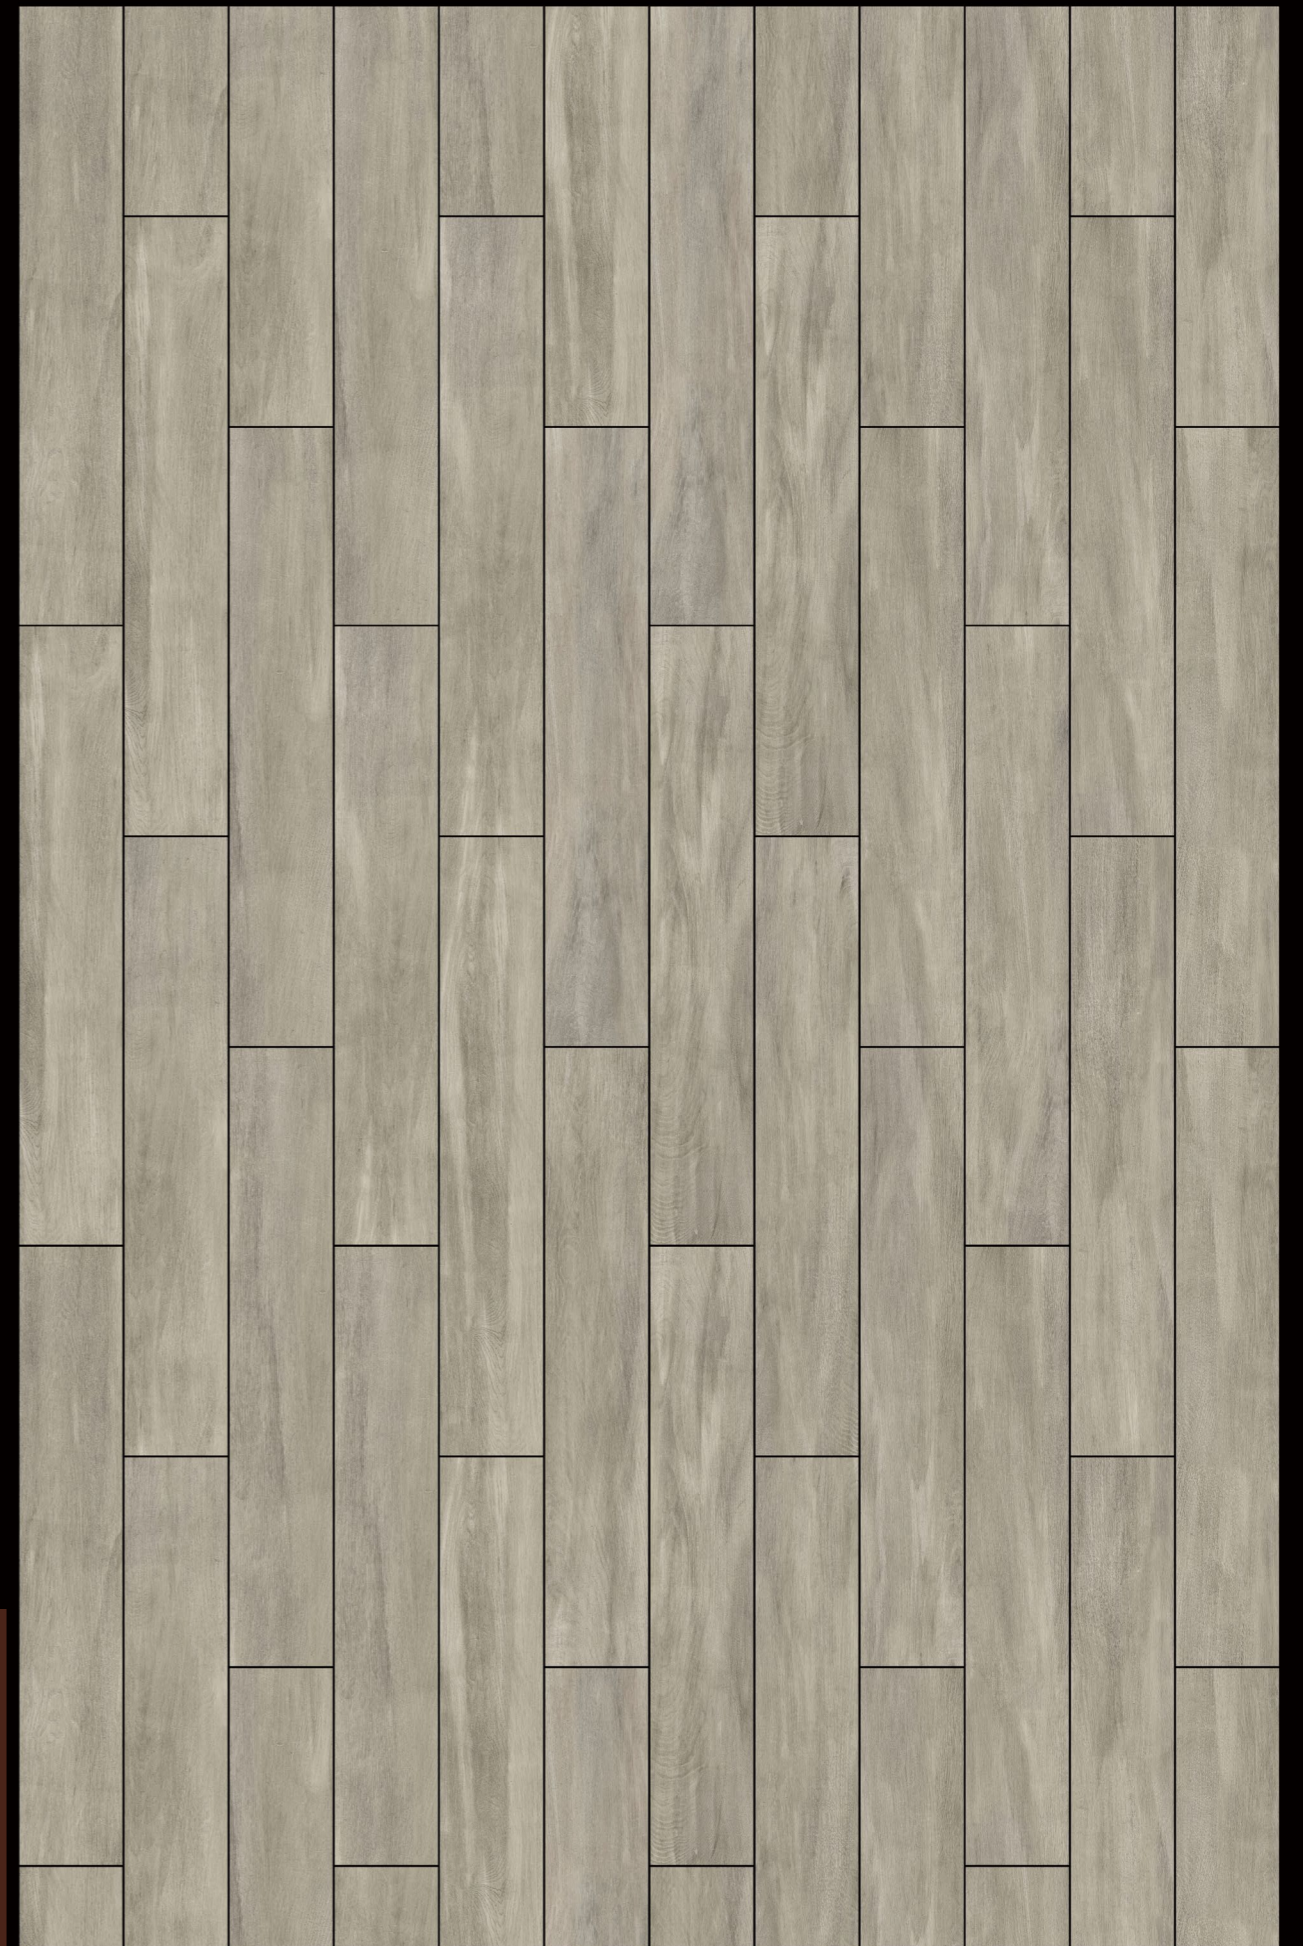

# EVER

STUDIO  
arte

GLAZED PORCELAIN TILES

ER201201

ER201202

ER201203

ER201204

600x1200 ALL FACES

## SIZES & FINISHES

200x1200mm  
8"x48"  
18 Faces

M Matt

EVER

FLOOR: ER201204  
200x1200mm/8"x48"

FLOOR: ER201202  
200x1200mm/8"x48"

STUDIO  
arte

[info@studioartetiles.com](mailto:info@studioartetiles.com)  
[www.studioartetiles.com](http://www.studioartetiles.com)