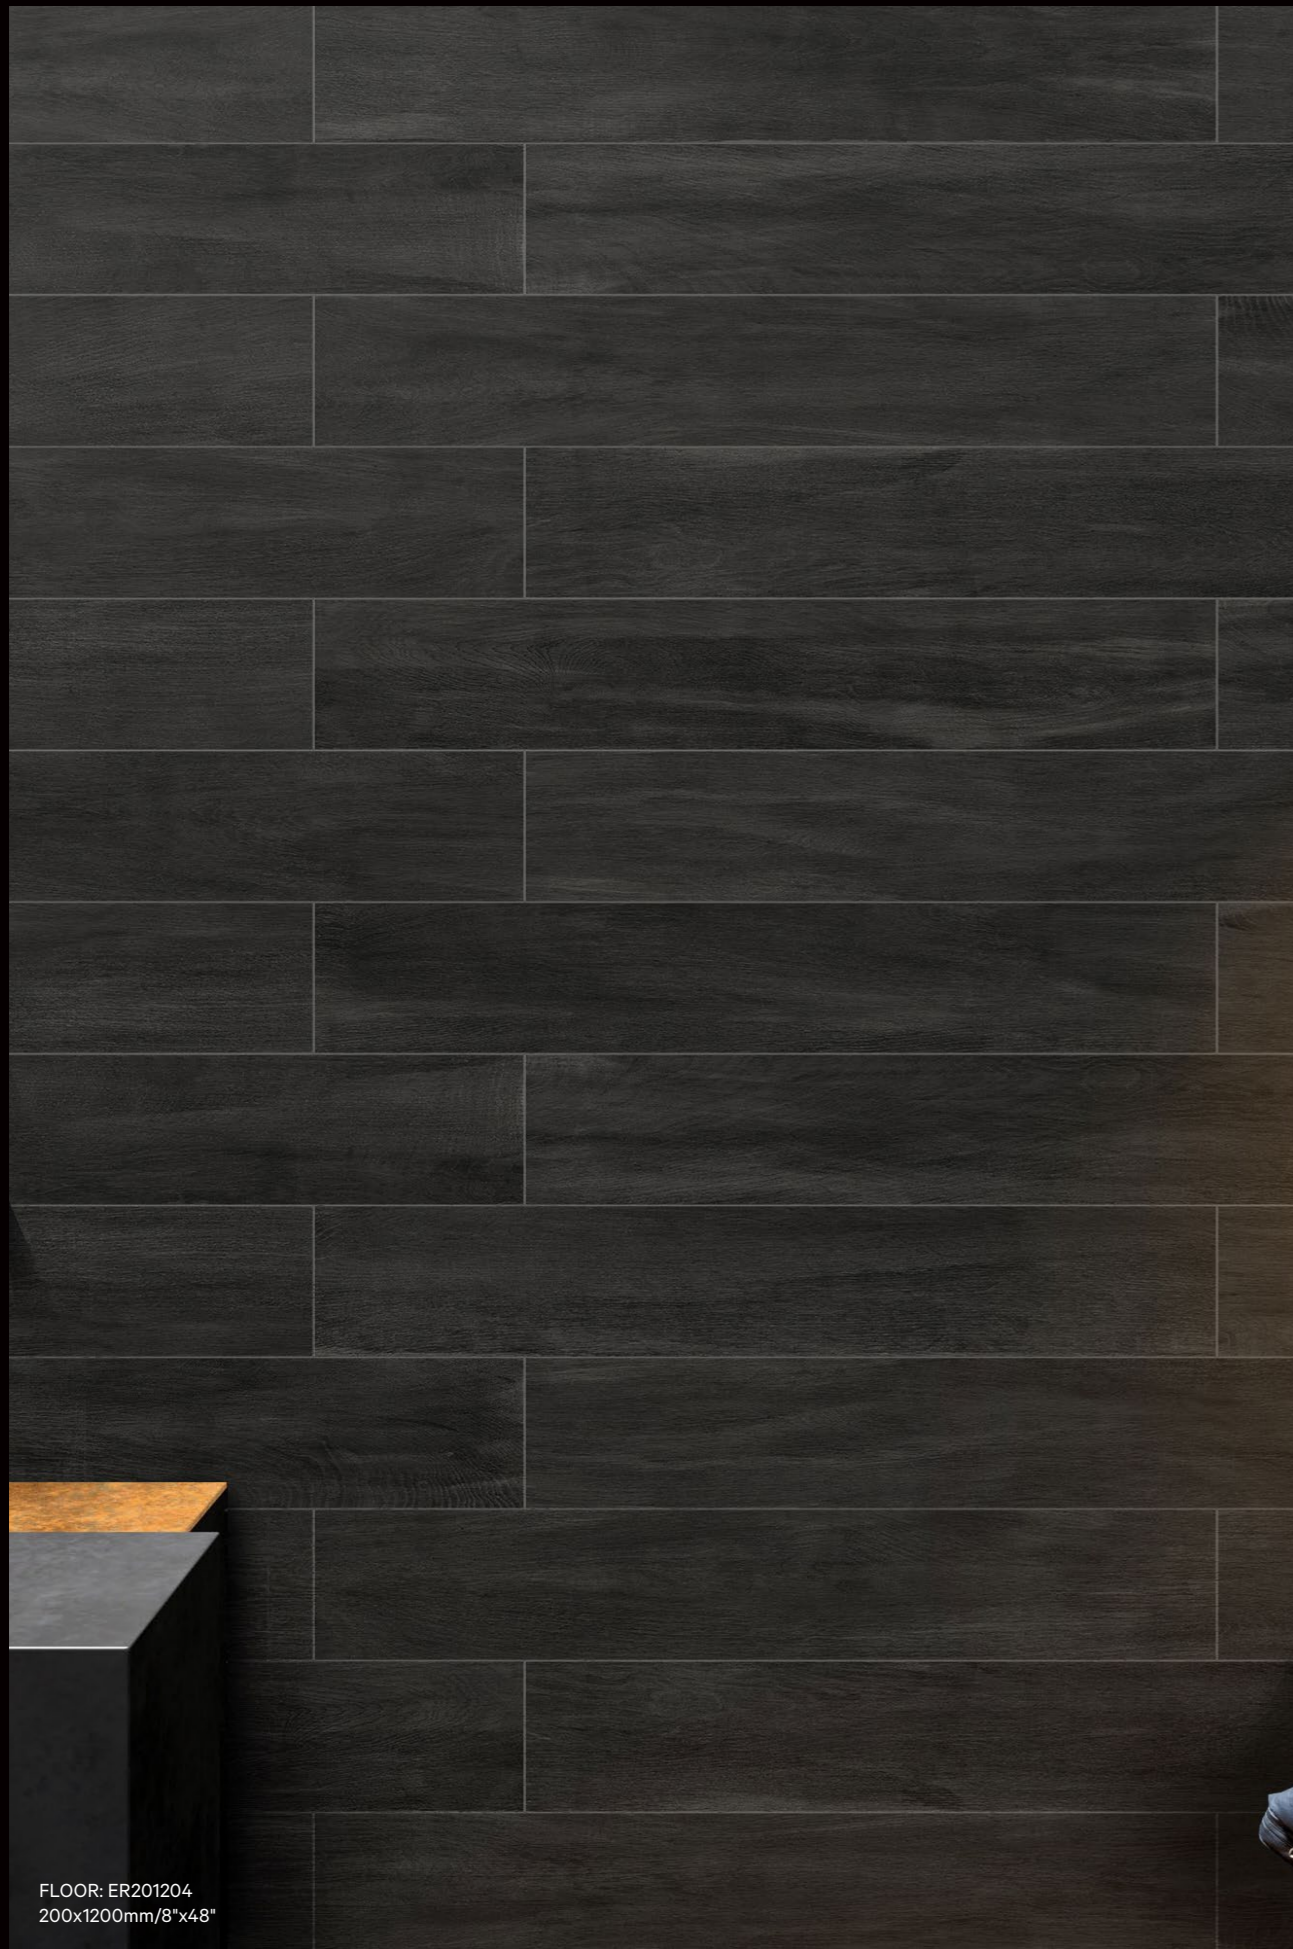

FLOOR: ER201204
200x1200mm/8"x48"